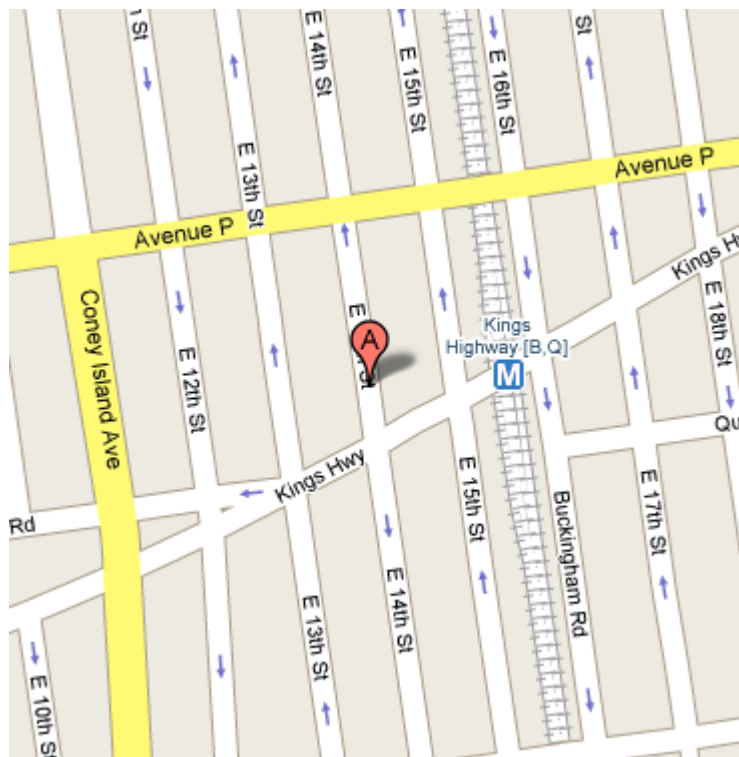

## DRIVING

From Belt Parkway:

1. Exit 7 at Ocean Parkway.
2. Make a left on Ocean Parkway if coming from Verrazano Bridge direction / Make a right on Ocean Parkway if coming from Queens direction.
3. Follow Ocean Parkway until Kings Highway and make a right.
4. End at East 14<sup>th</sup> street and Kings Highway.

From Brooklyn Queens Expressway:

1. Take BQE to Exit 24, Prospect EXPY.
2. Prospect EXPY becomes Ocean Parkway.
3. Continues on Ocean Parkway, make a left on Kings Highway
4. End at East 14<sup>th</sup> and Kings Highway.

## BUS:

1. Take B82 or B7 to Kings Hwy and East 13 Street, Walk to East 14<sup>th</sup> Street.

## TRAIN:

1. Take the B or Q train to Kings Highway stop. Exit and walk to East 14<sup>th</sup> Street.

CSDI